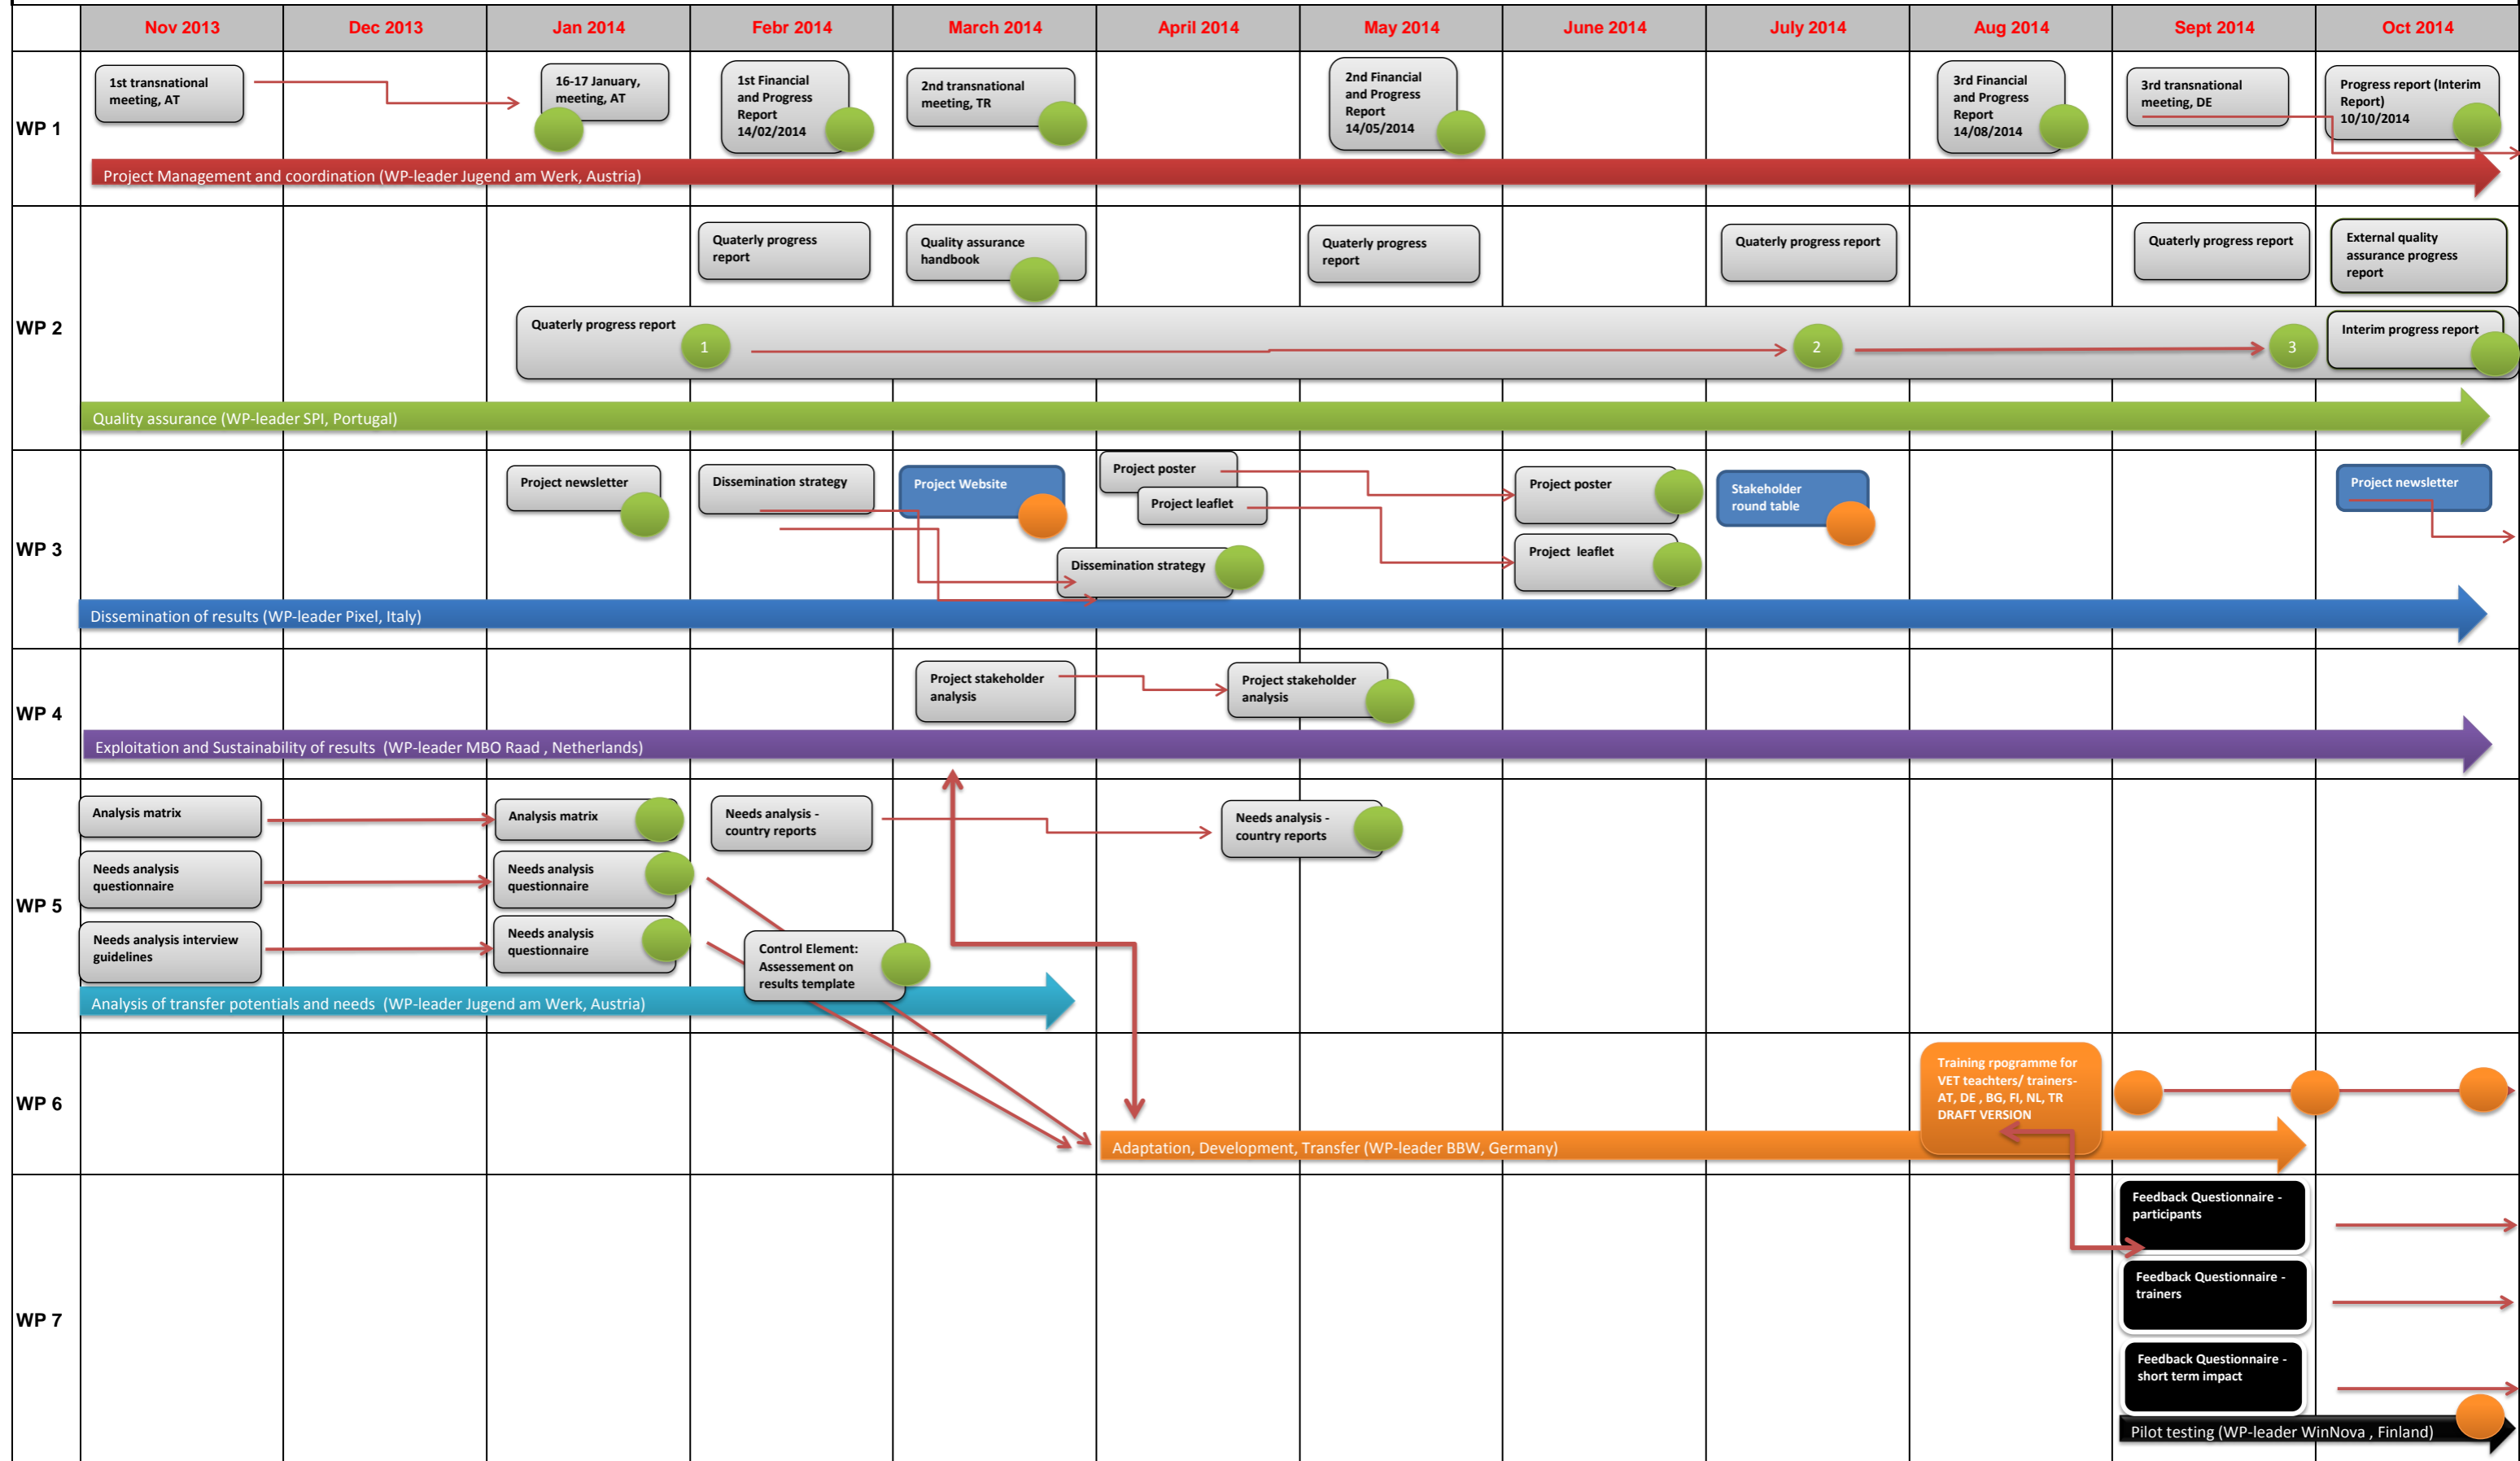

STAY IN - Project time schedule 2014

● done ● in action ● still outstanding

To get a simple overview of the ongoing deadline and performance the monitoring of all activities will be handled by a "light-system"

STAY IN - Project time schedule 2015

● done
 ● in action
 ● still outstanding

To get a simple overview of the ongoing deadline and performance the monitoring of all activities will be handled by a "light-system"